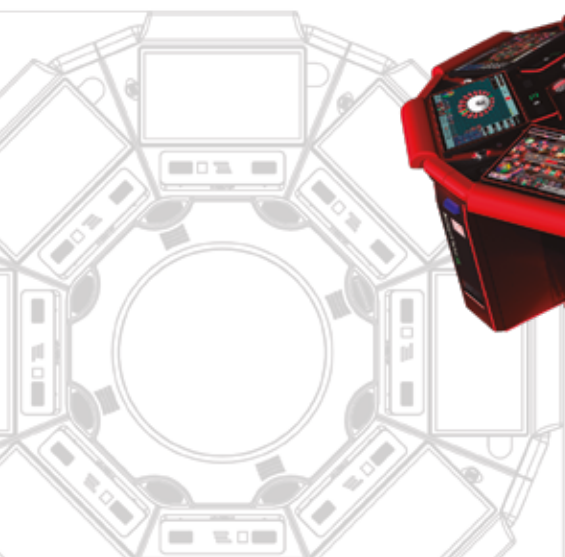

- 8 positions
- Length: 2620 cm
- Width: 2620 cm
- Height: 1020 cm

- 10 positions
- Length: 3490 cm
- Width: 2685 cm
- Height: 1020 cm