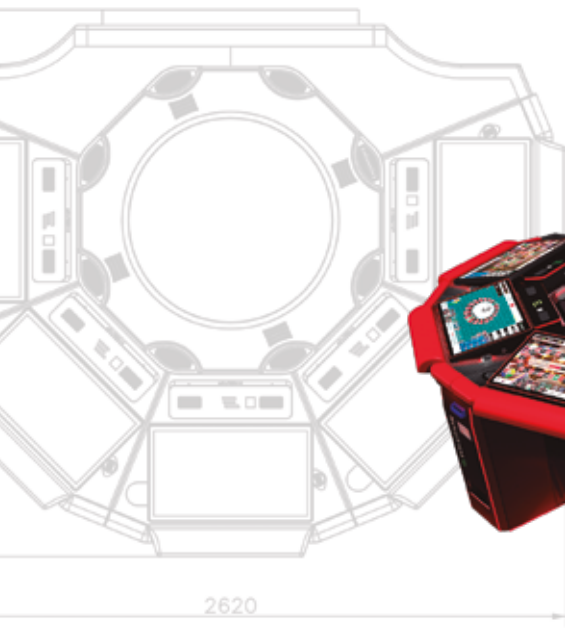

Designed based on intelligent ergonomics, taking care of every detail in which the player will experience a game taken to another level.

OPTION OF TWO REAL CYLINDERS

The configuration of the SMI-P63 Roulette is already prepared for the installation of two real cylinders for all the operators who want it, at the moment, or in the future.

SMI-P63 ROULETTE

SPACE BALLS GAME

Based on the result of the fall of two or more balls.

The SMI-P63 Roulette has multiple hardware configurations to enhance the gaming experience. With the possibility of configuring to play under two physical cylinders, double ball in a single cylinder, or different combinations of virtual cylinders.