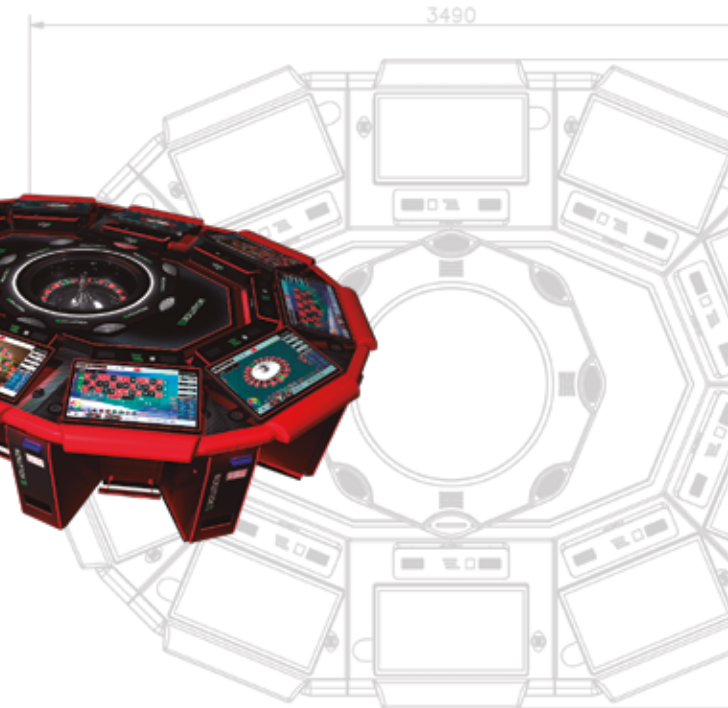

SMI-P63 ROULETTE

SPACE BALLS GAME

Based on the result of the fall of two or more balls.

The SMI-P63 Roulette has multiple hardware configurations to enhance the gaming experience. With the possibility of configuring to play under two physical cylinders, double ball in a single cylinder, or different combinations of virtual cylinders.

- 5 positions
- Length: 2620 cm
- Width: 2130 cm
- Height: 1806 cm

- 8 positions
- Length: 2620 cm
- Width: 2620 cm
- Height: 1020 cm

SMI-P63 ROULETTE

- 10 positions
- Length: 3490 cm
- Width: 2685 cm
- Height: 1020 cm