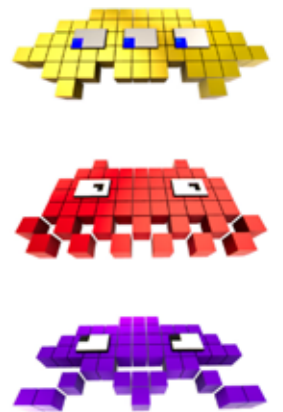

ALIEN ESCAPE BONUS: Can be won with 3 ALIEN ESCAPE symbols on the pay line, or also in the top screen game.

You can double all prizes by choosing red or black in a double or nothing system.