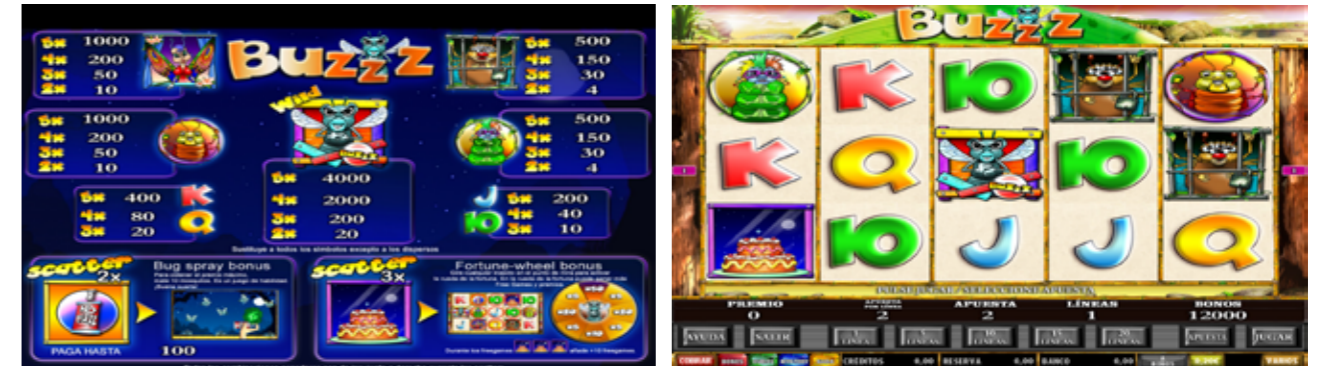

This game has 5 reels where you can play with up to 20 pay lines.

Choose between 1, 5, 10, 15, or 20 lines. And bet from 1 to the maximum possible per line.

All winning combinations are from left to right, except SCATTERS.

The mosquito symbol works like a JOCKER. The symbol replaces where it appears all other symbols, except the SCATTER.

BUG SPRAY BONUS: If you get two spray symbols, you get access to the bonus game, in

which you have to spray the mosquitoes with the play button. You get as many points as the mosquitoes you kill.

To get the top prize, you need to spray 10 mosquitoes.

WHEEL OF FORTUNE BONUS: If you land 3 cake symbols, you gain access to the bonus game in which you get 10 free games. In free games, if you have insects in the crosshairs, the wheel of fortune is activated and you can win additional prizes or free games.

If you have a prize, you can agree to double it. Take your pick in a double or nothing game.