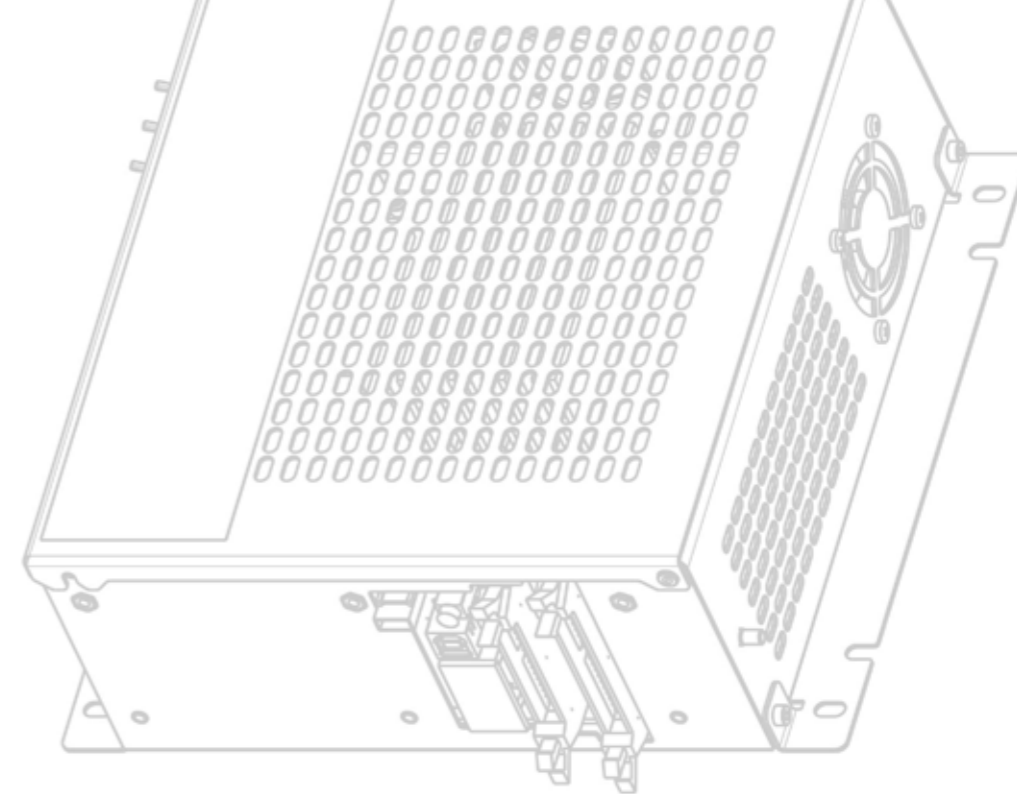

Index

04

ATILA GOLD

03

PRESENTATION

GAMES

07