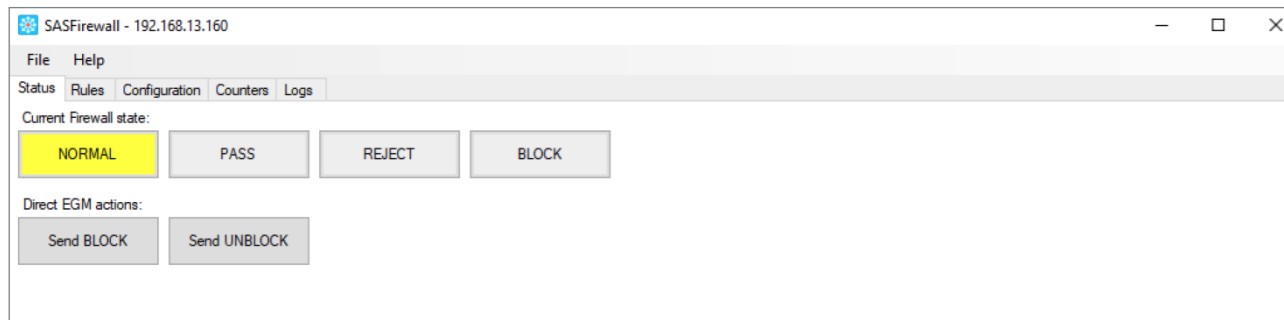

SAS FIREWALL

In addition to [Bridge mode](#), the SAS Firewall system can be installed.

This system allows [greater control of the machines](#) by inspecting SAS communication at a low level, and define different rules to control them. Examples among others:

- [Blocking of the machine](#) in case the established rules are not complied with.
- Add [alarms in the WebReporting system](#) about different inconsistencies.
- [Sending an email about any legal breach](#) established in the rules.

EGM Monitoring Screen Selected

Screen for establishing pattern rules that match the SAS commands to execute the different actions as appropriate. (Pass – Reject – Block).

You can also enter a [brief description of each rule](#), which will be notified via email and as [alarms in WebReporting](#).