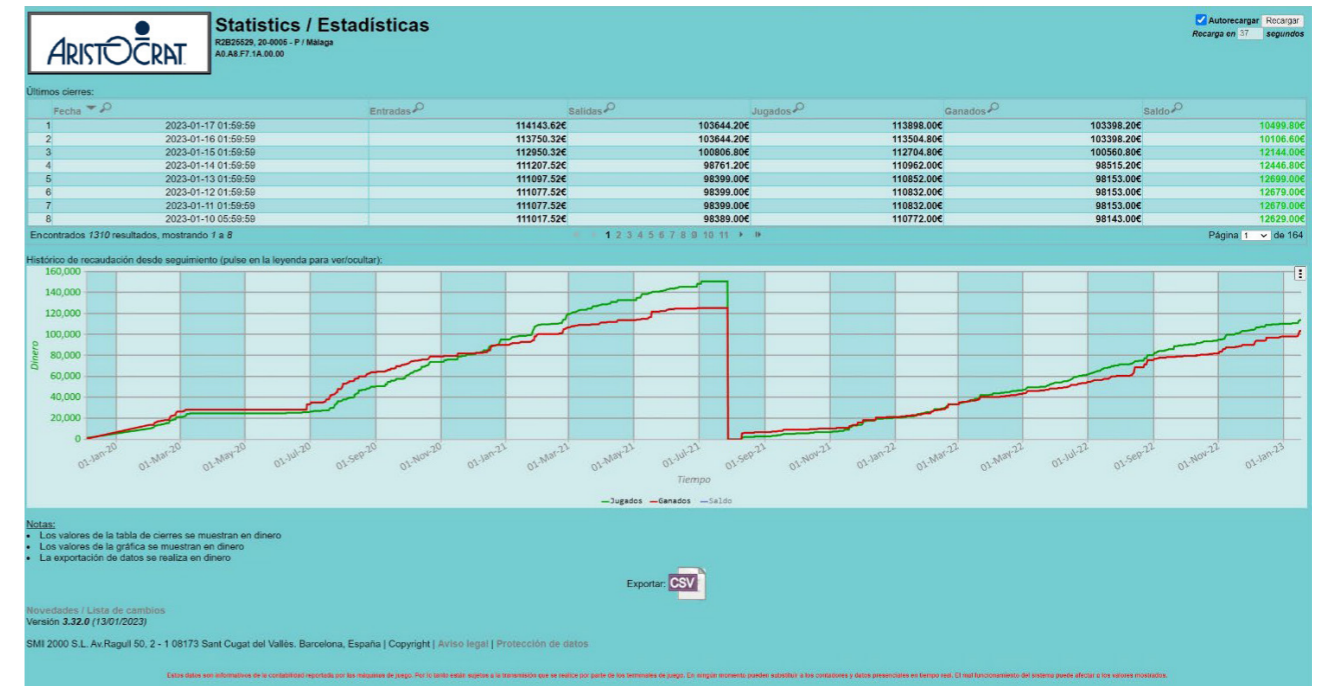

CUSTOMIZED

Additionally, it will have a series of customizable tools for each of the terminals that you want to analyze in real time with daily data and reports for your analysis.

These tools range from the respective ones for each machine, to a set of selected machines, or the entire park that is available and connected To the system.