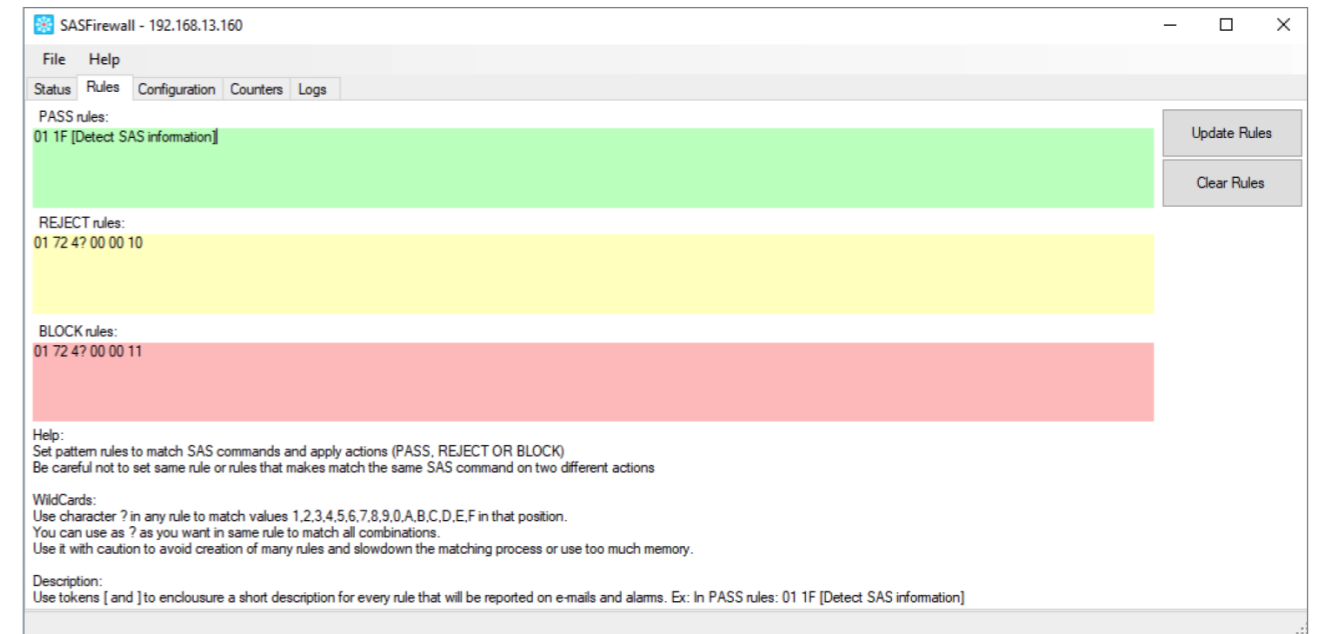

SAS FIREWALL

In addition to [Bridge mode](#), the SAS Firewall system can be installed.

This system allows [greater control of the machines](#) by inspecting SAS communication at a low level, and define different rules to control them. Examples among others:

- [Blocking of the machine](#) in case the established rules are not complied with.
- Add [alarms in the WebReporting system](#) about different inconsistencies.
- [Sending an email about any legal breach](#) established in the rules.

EGM Monitoring Screen Selected

Screen for establishing pattern rules that match the SAS commands to execute the different actions as appropriate. (Pass – Reject – Block).

You can also enter a [brief description of each rule](#), which will be notified via email and as [alarms in WebReporting](#).