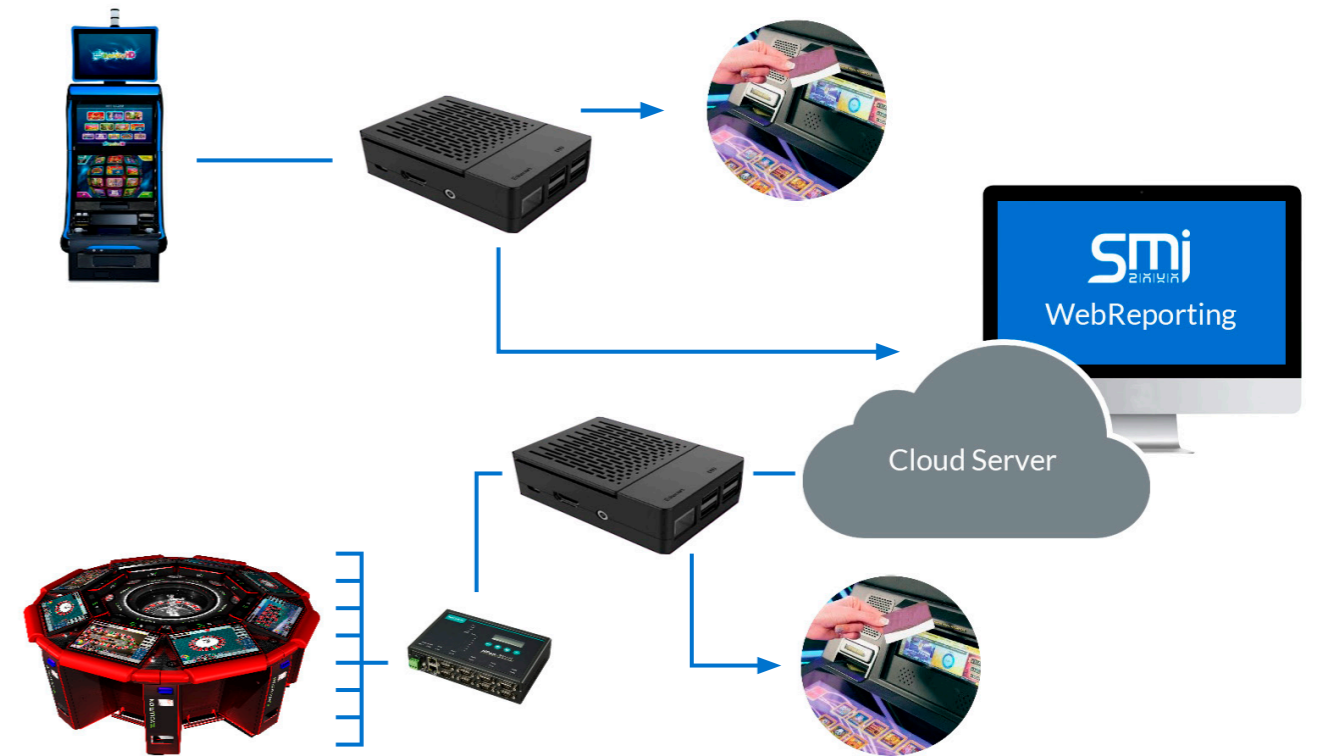

PRODUCT COMPOSITION

- IOT-SAS capture boards:
 1. Player Tracking Mode.
 2. Bridge Mode.

Our IOT allows the [connection between 1 and 4 machines](#) depending on [configuration and situation of the room](#), to be analyzed prior to its connection. It connects between the [Cloud Server](#) and the [EGM](#) without [interfering with any type of communication](#), and can be used in two different modes.

PLAYER TRACKING MODE

The IOT collects all the accounting information of the machine and through our system of WebReporting it will be possible to analyze all the information from the EGM. This system allows the start for monitoring Standalone and Arcade machines without monitoring system.

BRIDGE MODE

When the SAS or DualSAS connections of the EGM are already used by a monitoring such as progressive jackpots or other systems, our IOT is installs between both systems and collects data transparently, providing all reporting to the cloud server.

This configuration mode makes our IOT compatible with machines that already include an existing monitoring system without interfering in communication already established. In the case of Electronic Roulettes, a SAS serial switch must be connected so that it takes the information via satellite + host.