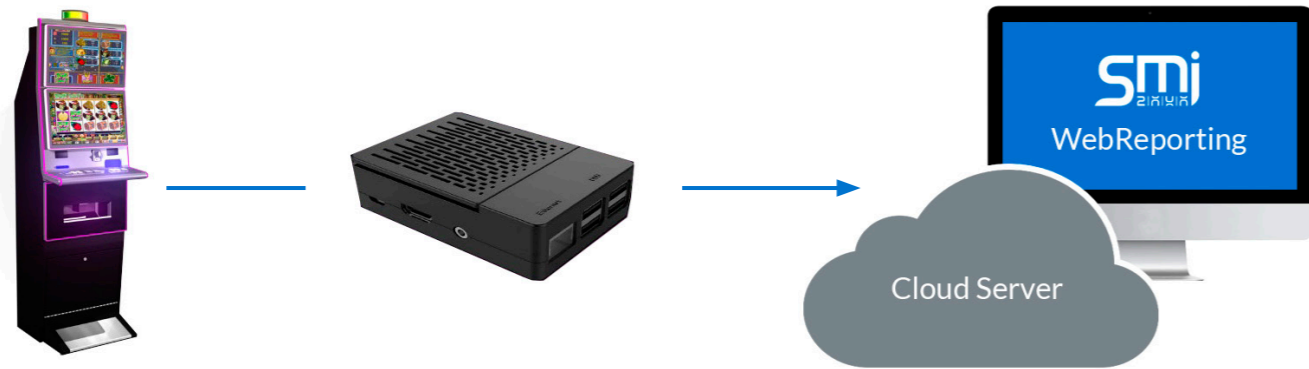

All this data is sent to the cloud server in real time for monitoring and report generation.

Our [IOT board](#) allows you to [capture data without interfering with the use of the SAS](#) connection of the current gaming machine. It is completely transparent to the existing monitoring system.

PRODUCT COMPOSITION

- IOT-SAS capture boards:
 1. Player Tracking Mode.
 2. Bridge Mode.

Our IOT allows the [connection between 1 and 4 machines](#) depending on [configuration and situation of the room](#), to be analyzed prior to its connection. It connects between the [Cloud Server](#) and the [EGM](#) without [interfering with any type of communication](#), and can be used in two different modes.

PLAYER TRACKING MODE

The IOT collects all the accounting information of the machine and through our system of WebReporting it will be possible to analyze all the information from the EGM. This system allows the start for monitoring Standalone and Arcade machines without monitoring system.

BRIDGE MODE

When the SAS or DualSAS connections of the EGM are already used by a monitoring such as progressive jackpots or other systems, our IOT is installs between both systems and collects data transparently, providing all reporting to the cloud server.