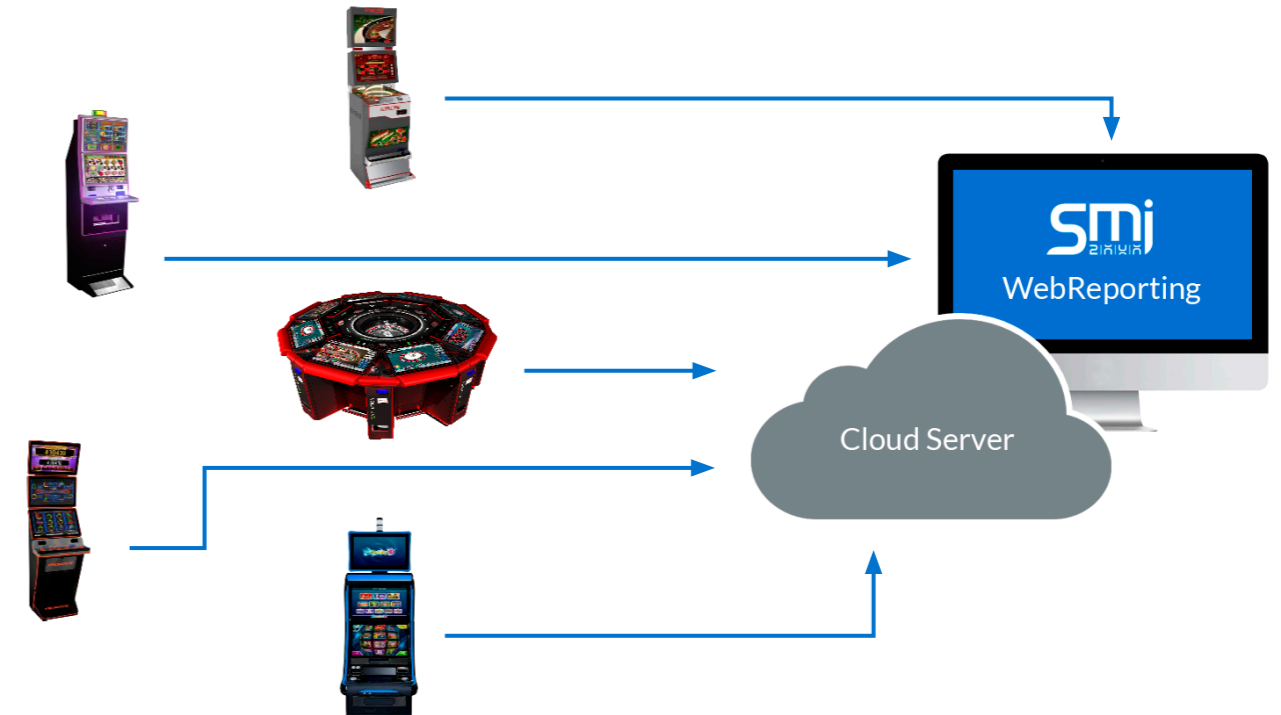

07

CUSTOMIZED

BRIDGE MODE

04

SECURITY

09

INTRODUCTION

Our system allows to [collect the accounting and alarms](#) of any machine [SAS-compliant](#) electronic arcade game (EGM).

All this data is sent to the cloud server in real time for monitoring and report generation.

Our [IOT board](#) allows you to [capture data without interfering with the use of the SAS](#) connection of the current gaming machine. It is completely transparent to the existing monitoring system.

PRODUCT COMPOSITION

- IOT-SAS capture boards:
 1. Player Tracking Mode.
 2. Bridge Mode.

Our IOT allows the [connection between 1 and 4 machines](#) depending on [configuration and situation of the room](#), to be analyzed prior to its connection. It connects between the [Cloud Server](#) and the [EGM](#) without [interfering with any type of communication](#), and can be used in two different modes.

BRIDGE MODE

When the SAS or DualSAS connections of the EGM are already used by a monitoring such as progressive jackpots or other systems, our IOT is installs between both systems and collects data transparently, providing all reporting to the cloud server.