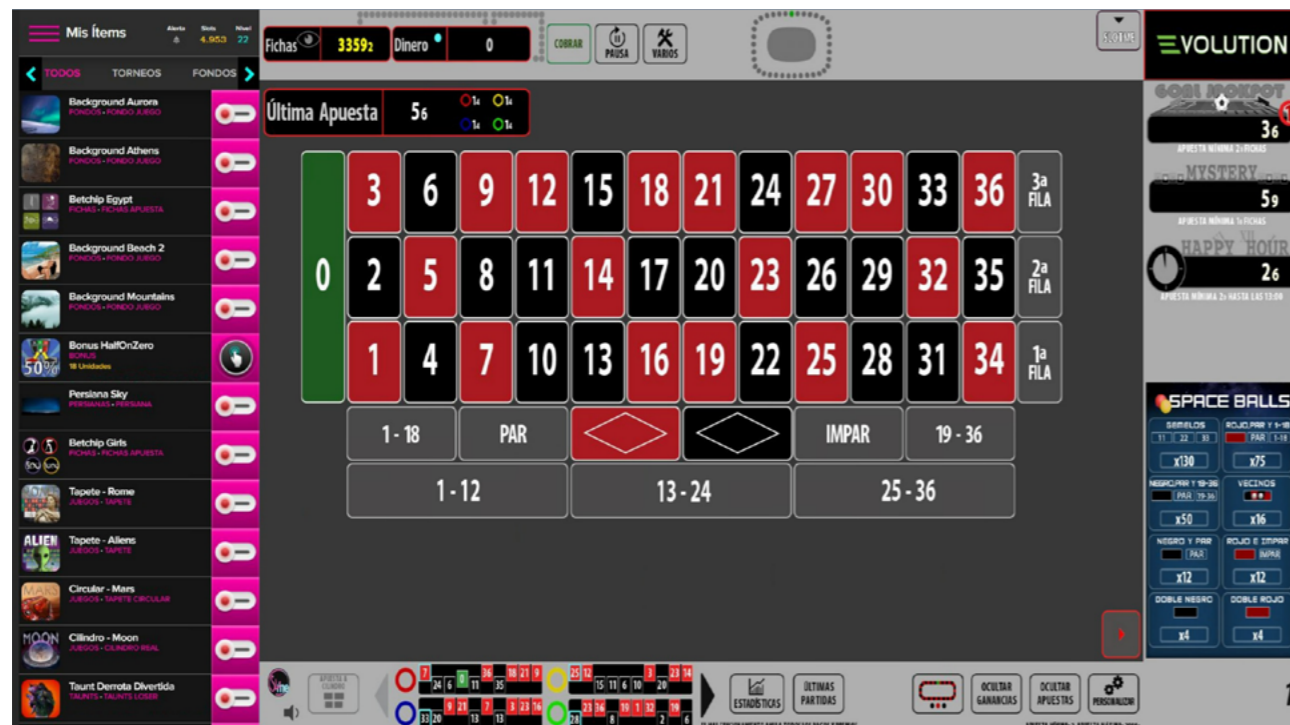

Once the selected customization is activated, it will be reflected on the player's screen.

All the customizations that the player leaves activated at the end of his game and/or logoff, when starting again either in the same roulette wheel or in any one that contains Slotme, the board will be updated to the last time used, with its respective customization.

Screen with open session