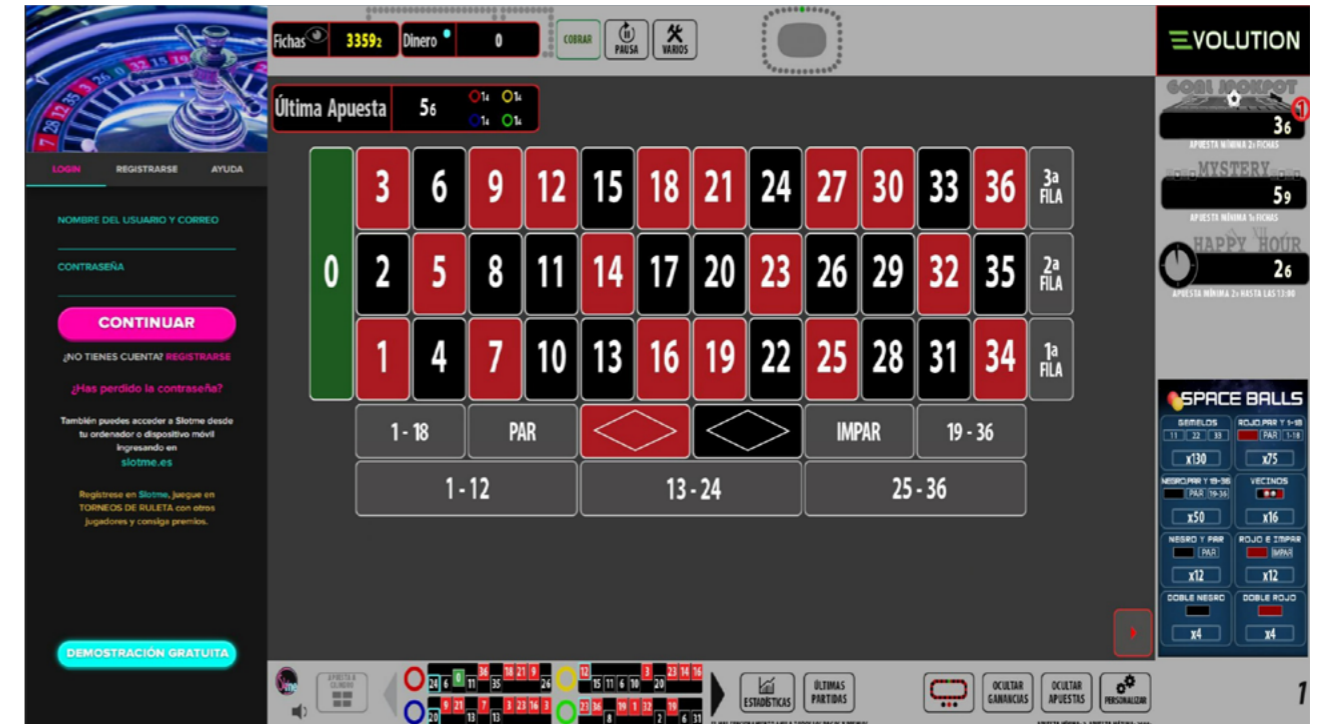

Clicking on the Slotme logo, the registration or logging platform is displayed