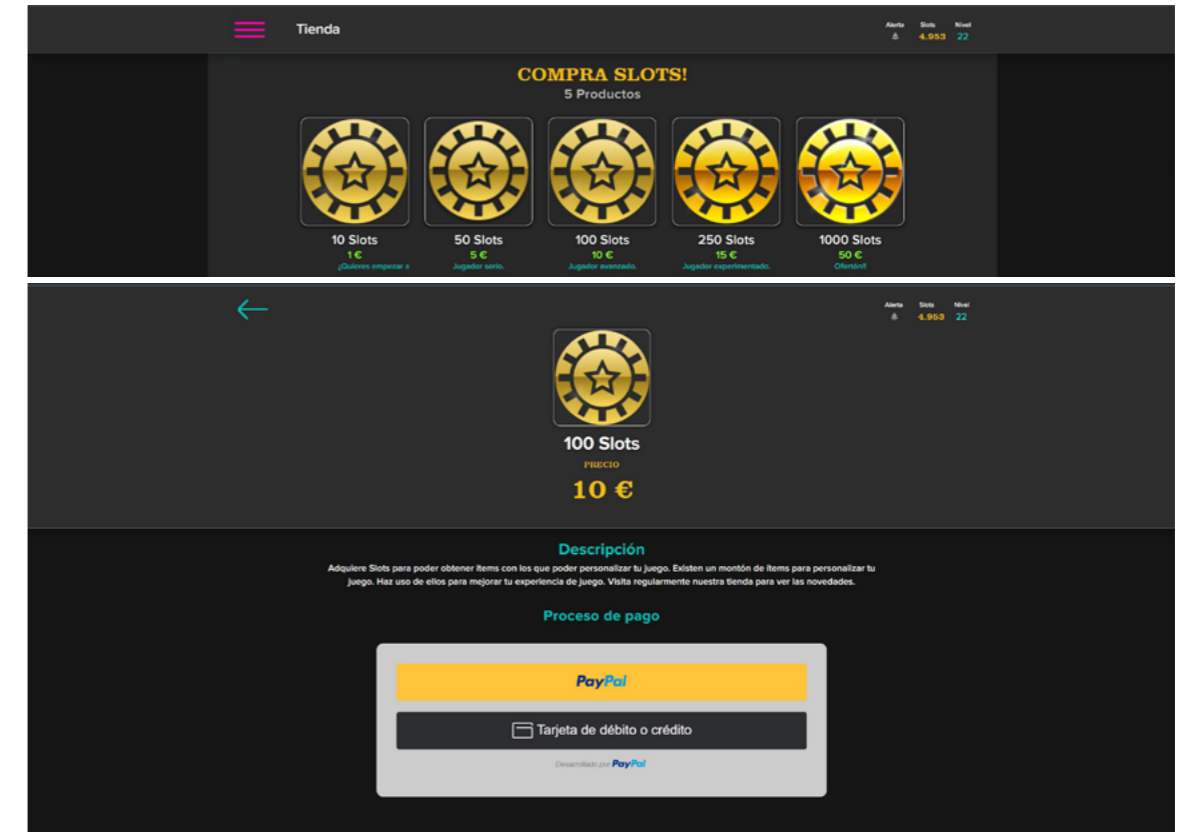

SLOT PURCHASE

In order to access [the purchase of various features and customization](#) offered by Slotme, the user must do so [by purchasing Slots](#).

The Slots are the [currency/points](#) that the user must acquire by purchasing with a [credit/debit card](#) or another payment platform*, and then, depending on the number of Slots they have or have purchased, [to be able to acquire the “items”](#) offered the platform.

*The payment platform offered in Slotme can be selected by the operator according to Country or Region.

Each item offered has a number of Slots that, when selected, will deduct from its number of [previously purchased and acquired Slots](#).

Within this section, [the user will have different purchase amounts](#) available according to their preferences and the money they wish to allocate. [The more Slots you want to buy, the cheaper the price of the Slots will be](#), and you will even have different discount offers for the purchase of Slots in large quantities.