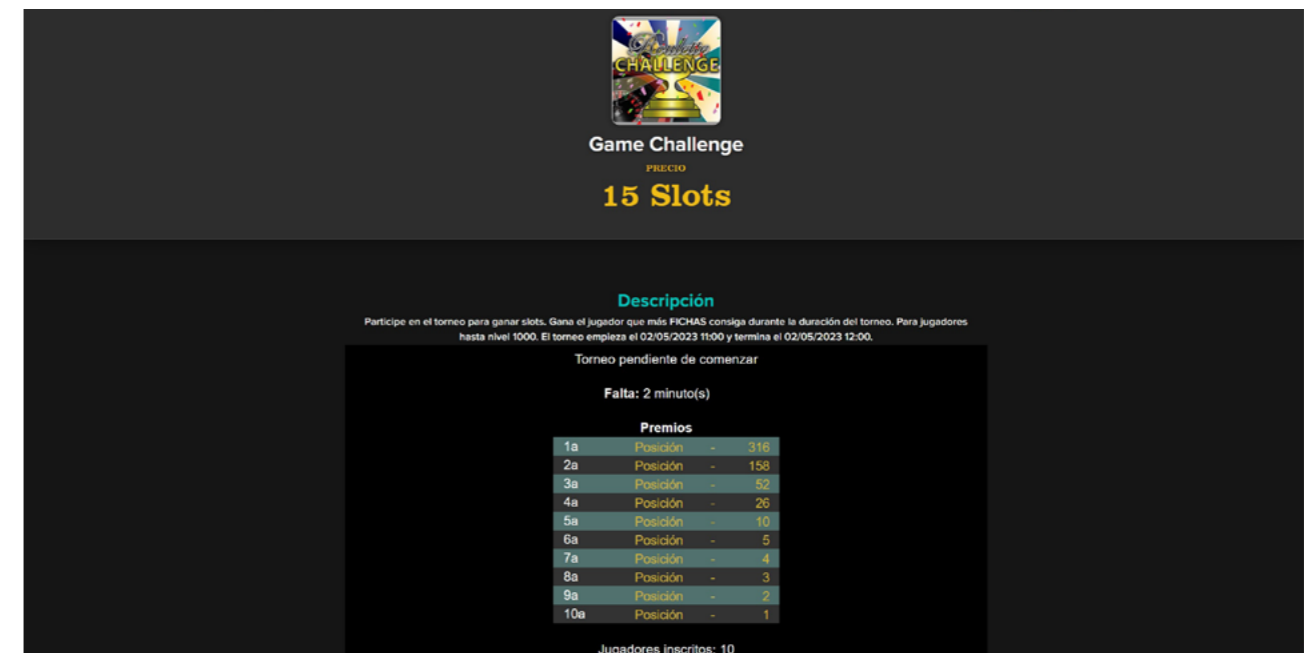

Slotme has different [Tournaments](#) that mainly consist of generating new experiences [between players](#) in the same roulette wheel, in [different roulette wheels within the same establishment](#), or in the event that the operator has several rooms, they can interact with each other regardless of the establishment while they are connected to Slotme.

Tournaments [can be fully configurable at the operator's request](#), although Slotme already [has different predefined tournaments](#) aimed at competing between players who are in the place, or [attracting players on certain days and times](#) that are of interest to the operator.

Slotme has a [notification and alerts option](#), where the player will receive the different notifications on his mobile if he has this option selected within his configuration preferences.

[Tournaments can be of short or long duration](#) from minutes, hours, and even days according to the operator's preferences to attract players.