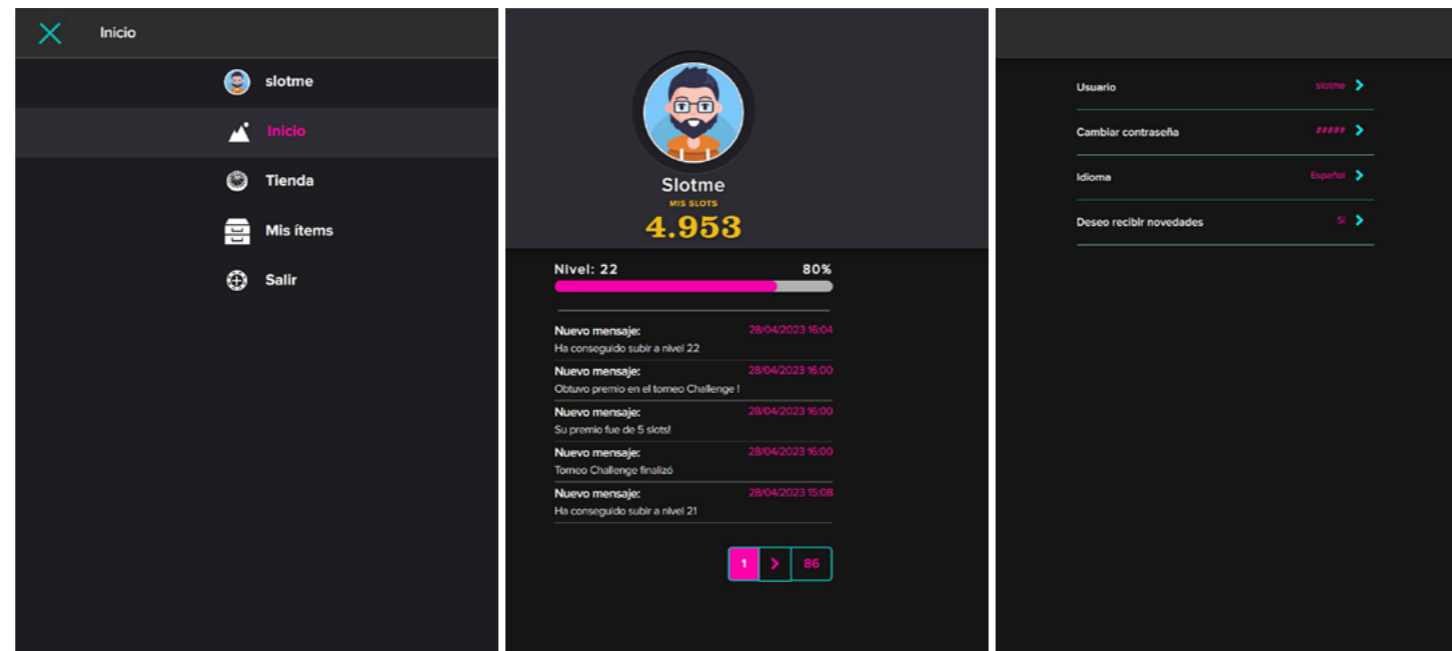

At all times the player will have available in his control panel, [the number of Slots purchased, available, and a help section](#). You will also have the different [news and alerts](#) that the application will notify you about all the updates, [new designs, and tournaments that you can participate in](#).

Displaying the menu bar that is in the upper left part, you will have the same options, including the [user configuration](#) where you can view in more detail, the purchases

made with their corresponding [purchase dates, the tournaments in which you have participated](#), and a settings option where you can make [changes such as username, password, language](#), and if you want to receive notifications on both your computer and mobile.

Also in this same menu, you will have the option to [exit your respective session, how to unsubscribe from Slotme at any time you want](#).