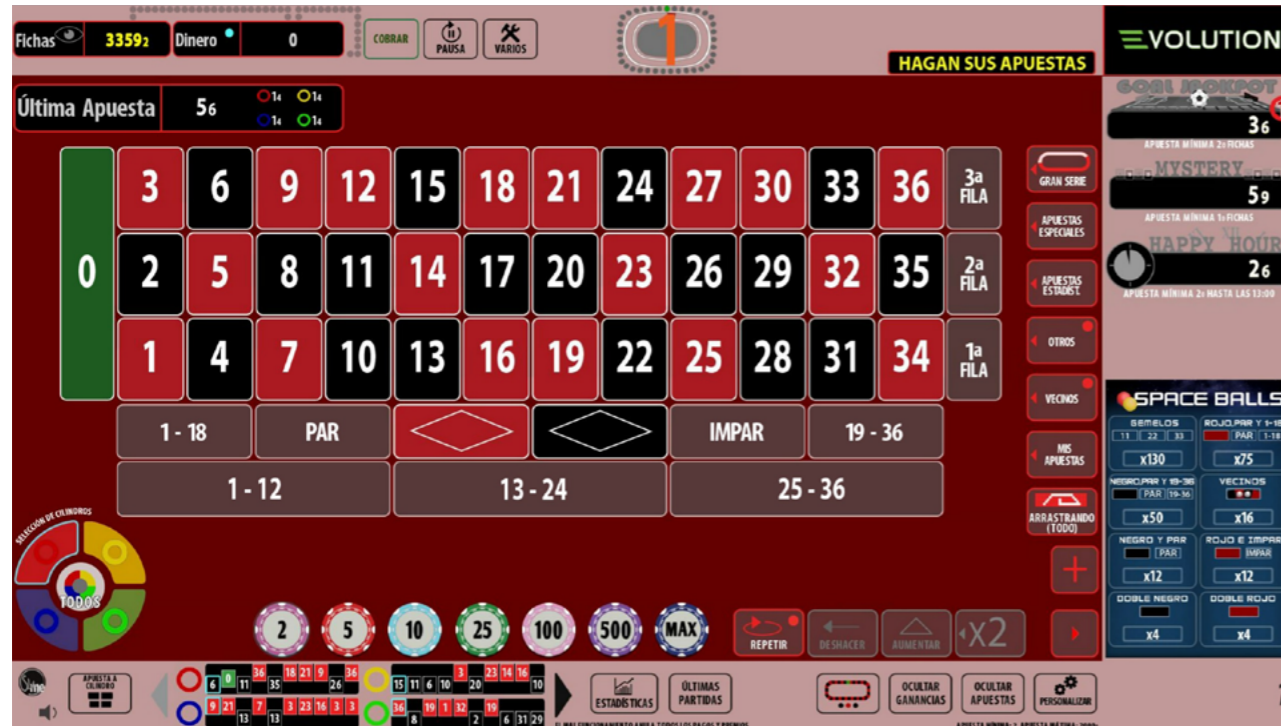

CUSTOMIZATION IN ROULETTE

Making use of the purchase of Slots, customizing your own roulette, or participating in the different tournaments offered by the platform.

Evolution roulette default board. Bottom left, Slotme icon is displayed.