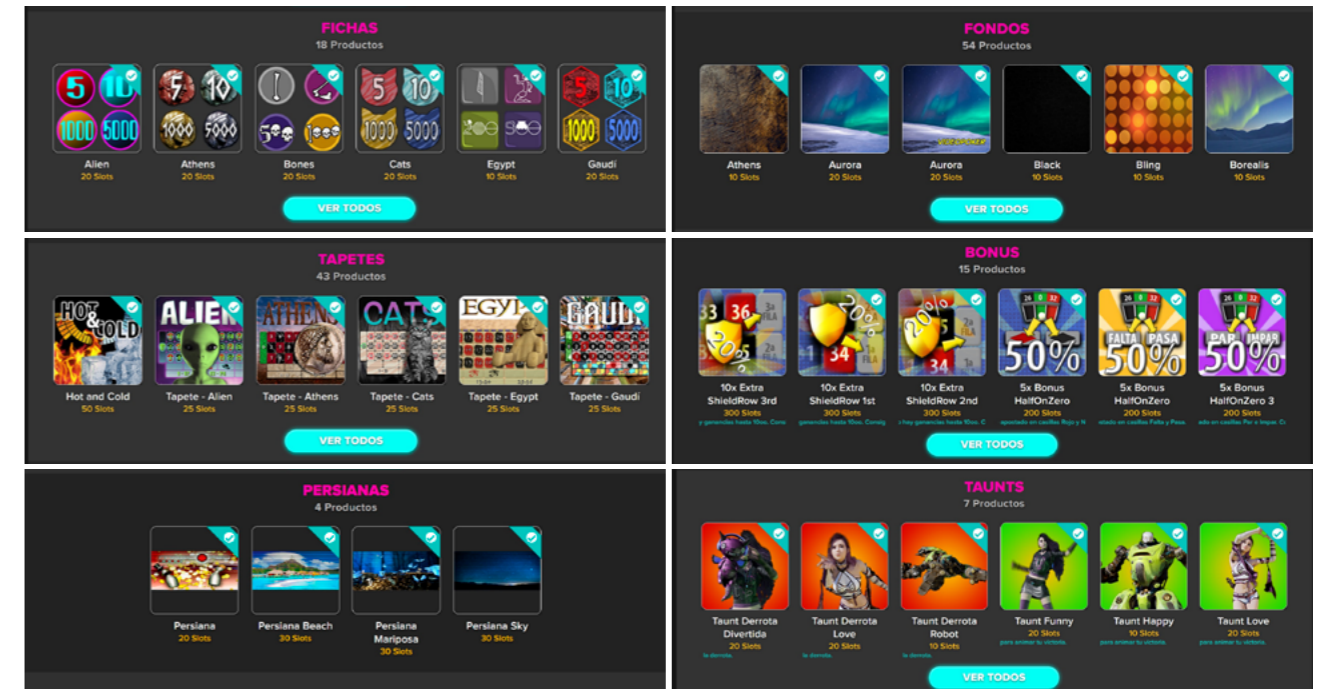

ROULETTE CUSTOMIZATION

Slotme allows exclusive and complete roulette customization per user. In the same Store, the user will have at his disposal all the different areas of the roulette that he can and wants to customize, with their exclusive designs and developed by SMI2000.

In turn, in this customization section, Slotme offers the player tools called “BONUS”, which consists of different tools such as shields, or game strategies where when playing a Tournament, the player can make use of these being beneficial both to win the Tournament, or to reduce your loss of points depending on the strategy used.

Personalization tools:

- Money
- Records
- Slots
- Bonuses
- Mats
- Blinds
- Taunts