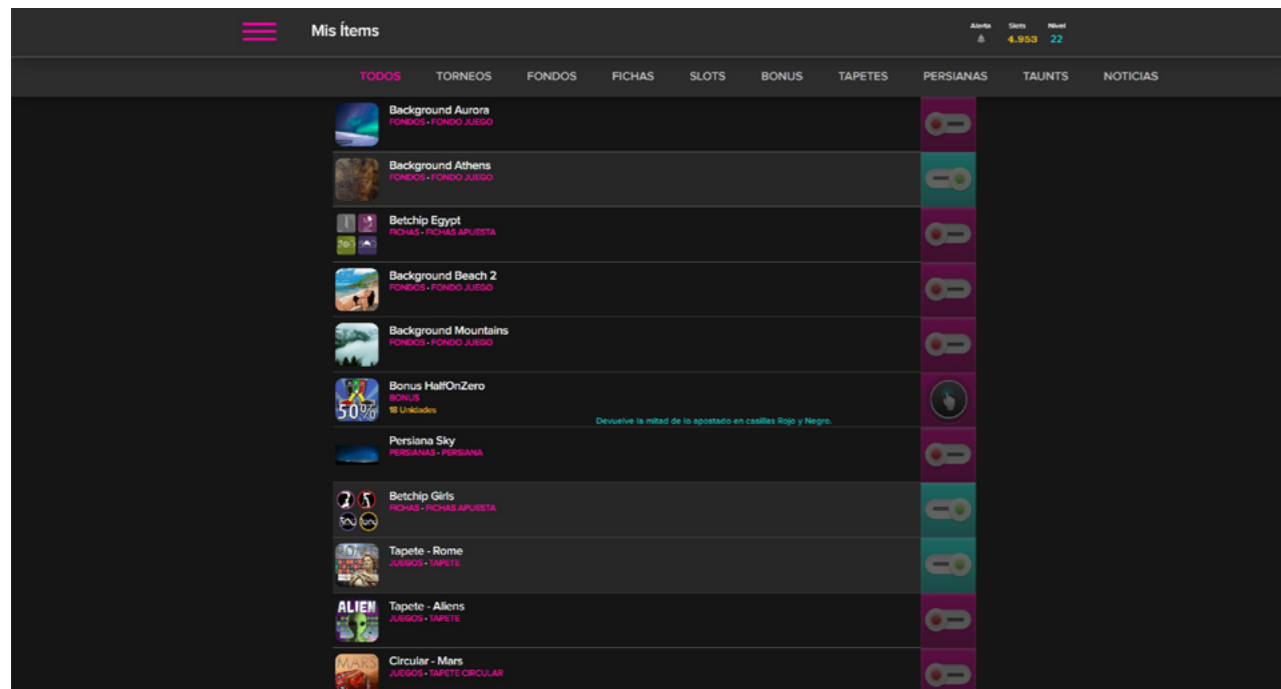

IMPLEMENTATION OF CUSTOMIZATIONS

To implement each of the different customizations offered by Slotme, the user only has to [enter the corresponding menu](#), in the “My Items” section.

Once inside you will have at your disposal [all the customizations purchased](#), where on your right you will have the activation of each one of them with just one click.